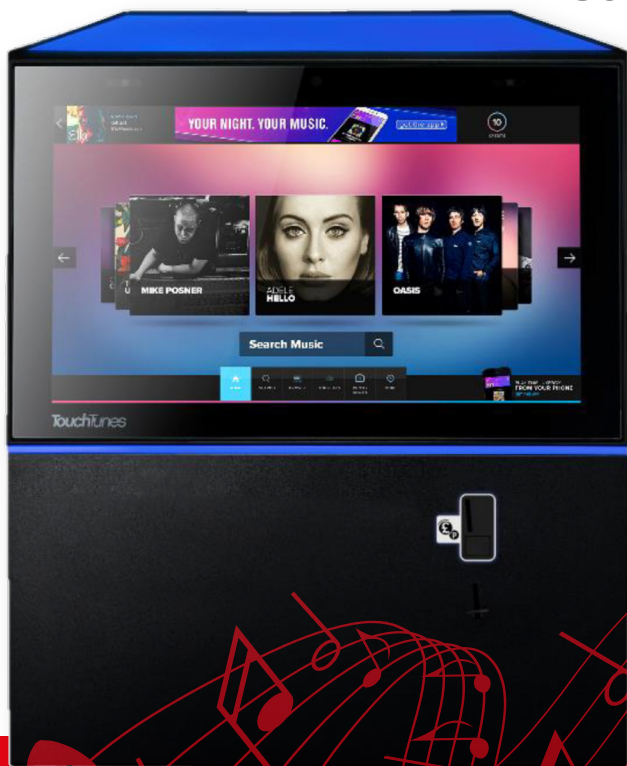

Playdium

Diverse music profiles
Dynamically learns musical taste
Customized song recommendations
PhotoBooth
Contactless payment option

Height 770mm
Width 600mm
Depth 240mm

Contactless payment
available

01246 827807 